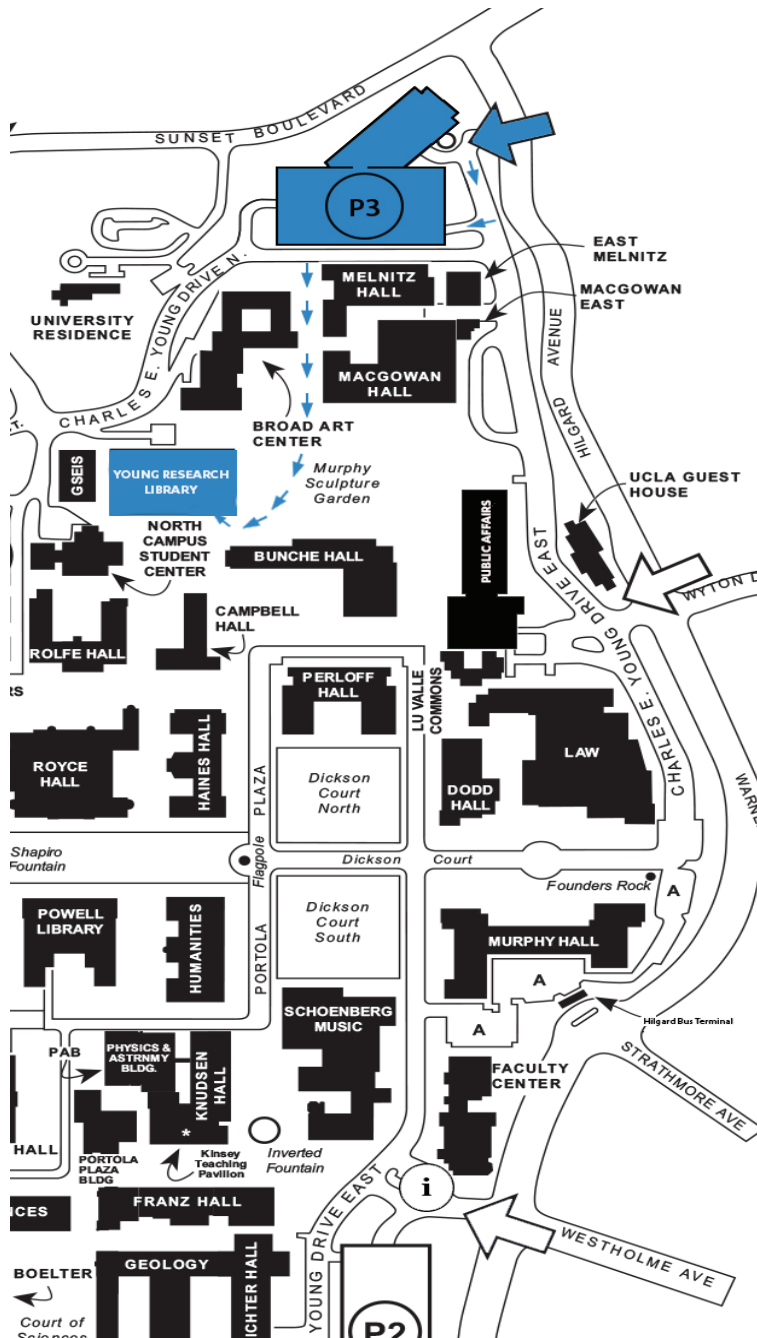

Parking Structure 3 and Charles E. Young Research Library

Enter UCLA from Hilgard Avenue south of Sunset Boulevard

SUNSET BLVD.

Pay-by-space, short-term parking is available in the northern part of Parking Structure 3 payable at the automated pay stations for \$3/hour. The pay stations accept \$1 and \$5 bills and credit cards.

1. Enter UCLA from Hilgard Avenue onto Charles E. Young Dr East.
2. Turn left and enter Parking Structure 3 at the southwest entrance.
3. Pay by space parking is on the right, payable at pay stations (\$3/hour).
4. Exit the parking structure and walk through the sculpture garden.
5. Directional signs will guide you to the Charles E. Young Research Library.
6. The event will take place in the Main Conference Room of the Charles E. Young Research Library.

**Parking Structure 3 is located at:
215 Charles E. Young Drive North
Los Angeles, CA 90095**

WILSHIRE BLVD.