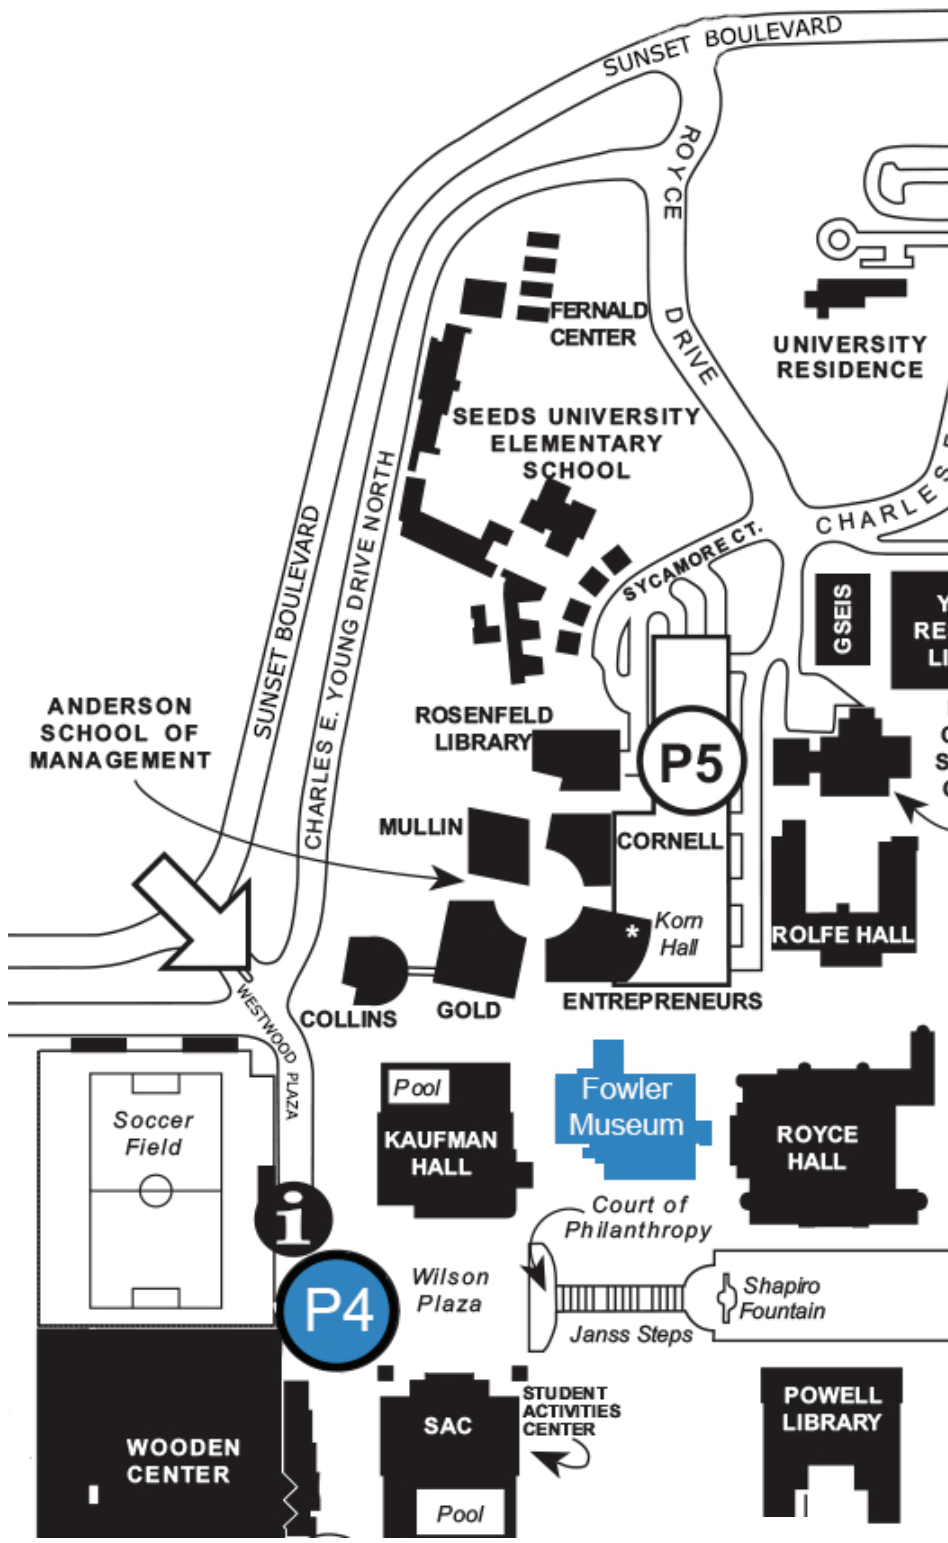

Parking Structure 4 and Fowler Museum

Enter UCLA from Sunset Blvd. at Westwood Plaza

SUNSET BLVD.

Parking in Structure 4

Enter UCLA campus from Sunset Blvd. at Westwood Plaza. Proceed straight to the underground Parking Structure 4.

Turn left into the Pay-By-Space area of the structure.

Automated pay stations in Pay-By-Space accept \$1 and \$5 bills and credit cards.

The Fowler is visible to your left when you ascend from the elevator or stairs.

Follow pedestrian walkways through Wilson Plaza to Fowler Museum.

**Parking Structure 4 is located at:
221 Westwood Blvd.,
Los Angeles, CA 90095**

WILSHIRE BLVD.